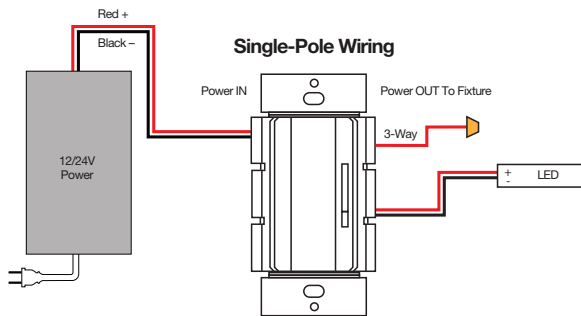

Product Description

3-Way Universal Single Color Pulse-Width Modulation (PWM) Dimmer.

Use with 12-24V DC only power supply and dimmable LED fixtures.

Fits in standard 1-Gang wall box

Wiring Diagram

Product Features

- Single Gang Decora
- On/Off Switch
- PWM Slide Dimmer
- 12-24V DC Only
- 100 Watts
- 3-Way Switch

Specifications

Voltage	12/24V DC
Power	100 Watts
Color	White