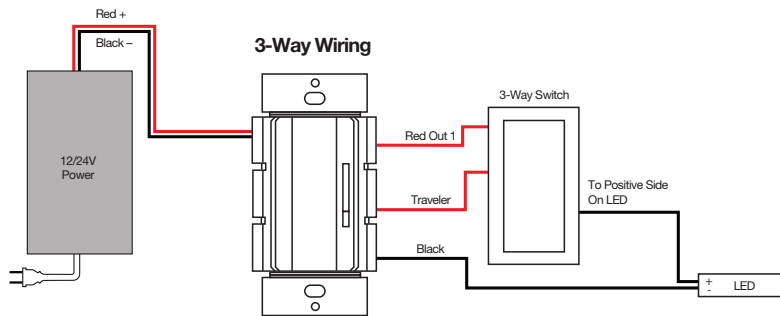

Product Description

3-Way Universal Single Color Pulse-Width Modulation (PWM) Dimmer.

Use with 12-24V DC only power supply and dimmable LED fixtures.

Fits in standard 1-Gang wall box

Wiring Diagram

Product Features

- Single Gang Decora
- On/Off Switch
- PWM Slide Dimmer
- 12-24V DC Only
- 100 Watts
- 3-Way Switch

Specifications

Voltage	12/24V DC
Power	100 Watts
Color	White